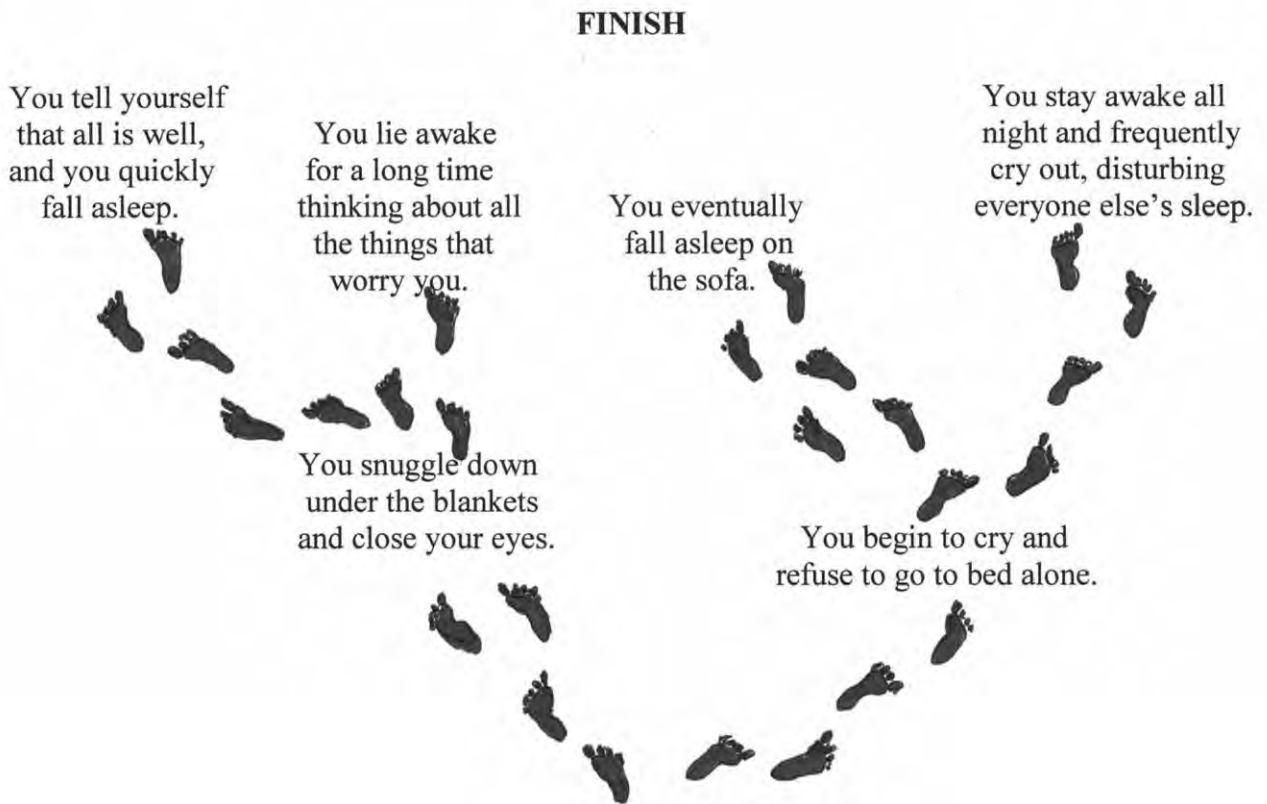

## The Courage Trail

Directions: Chief Joseph determined the trail he would follow to defend his beliefs and to protect his people. He showed courage. Begin at **START** on the trail below. Read the first scenario and then, using a colored pencil, mark the trail you follow towards **FINISH** by reading the options given and marking the choices you would make. Did your trail of choices follow courage, fear, or both?

### COURAGE TRAIL

Which trail will you choose?

There was a storm that knocked the power out.  
It is time to go to bed and it is very dark in your  
bedroom without the nightlight on.

**START**

**Did you face your fears and challenges? Did you show courage?**