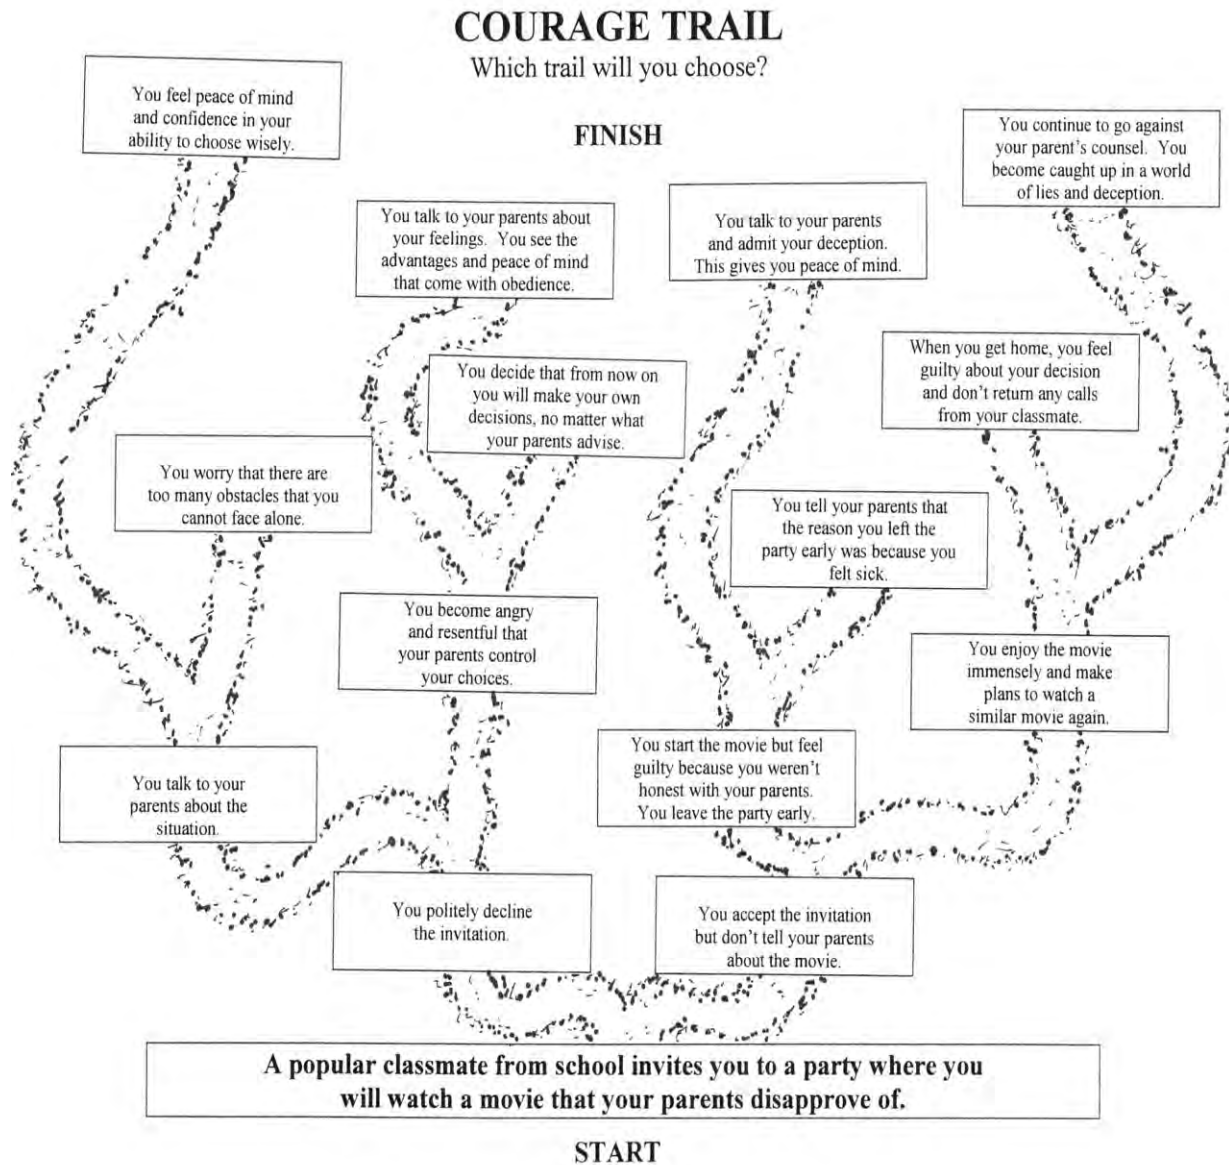

The Courage Trail

Directions: Chief Joseph determined the trail he would follow to defend his beliefs and to protect his people. He showed courage. Begin at **START** on the trail below. Read the first scenario and then, using a colored pencil, mark the trail you follow towards **FINISH** by reading the options given and marking the choices you would make. Did your trail of choices follow courage, fear, or both?

Did you face your fears and challenges? Did you show courage?

Get more great items for your child at:
CattailCakes.com